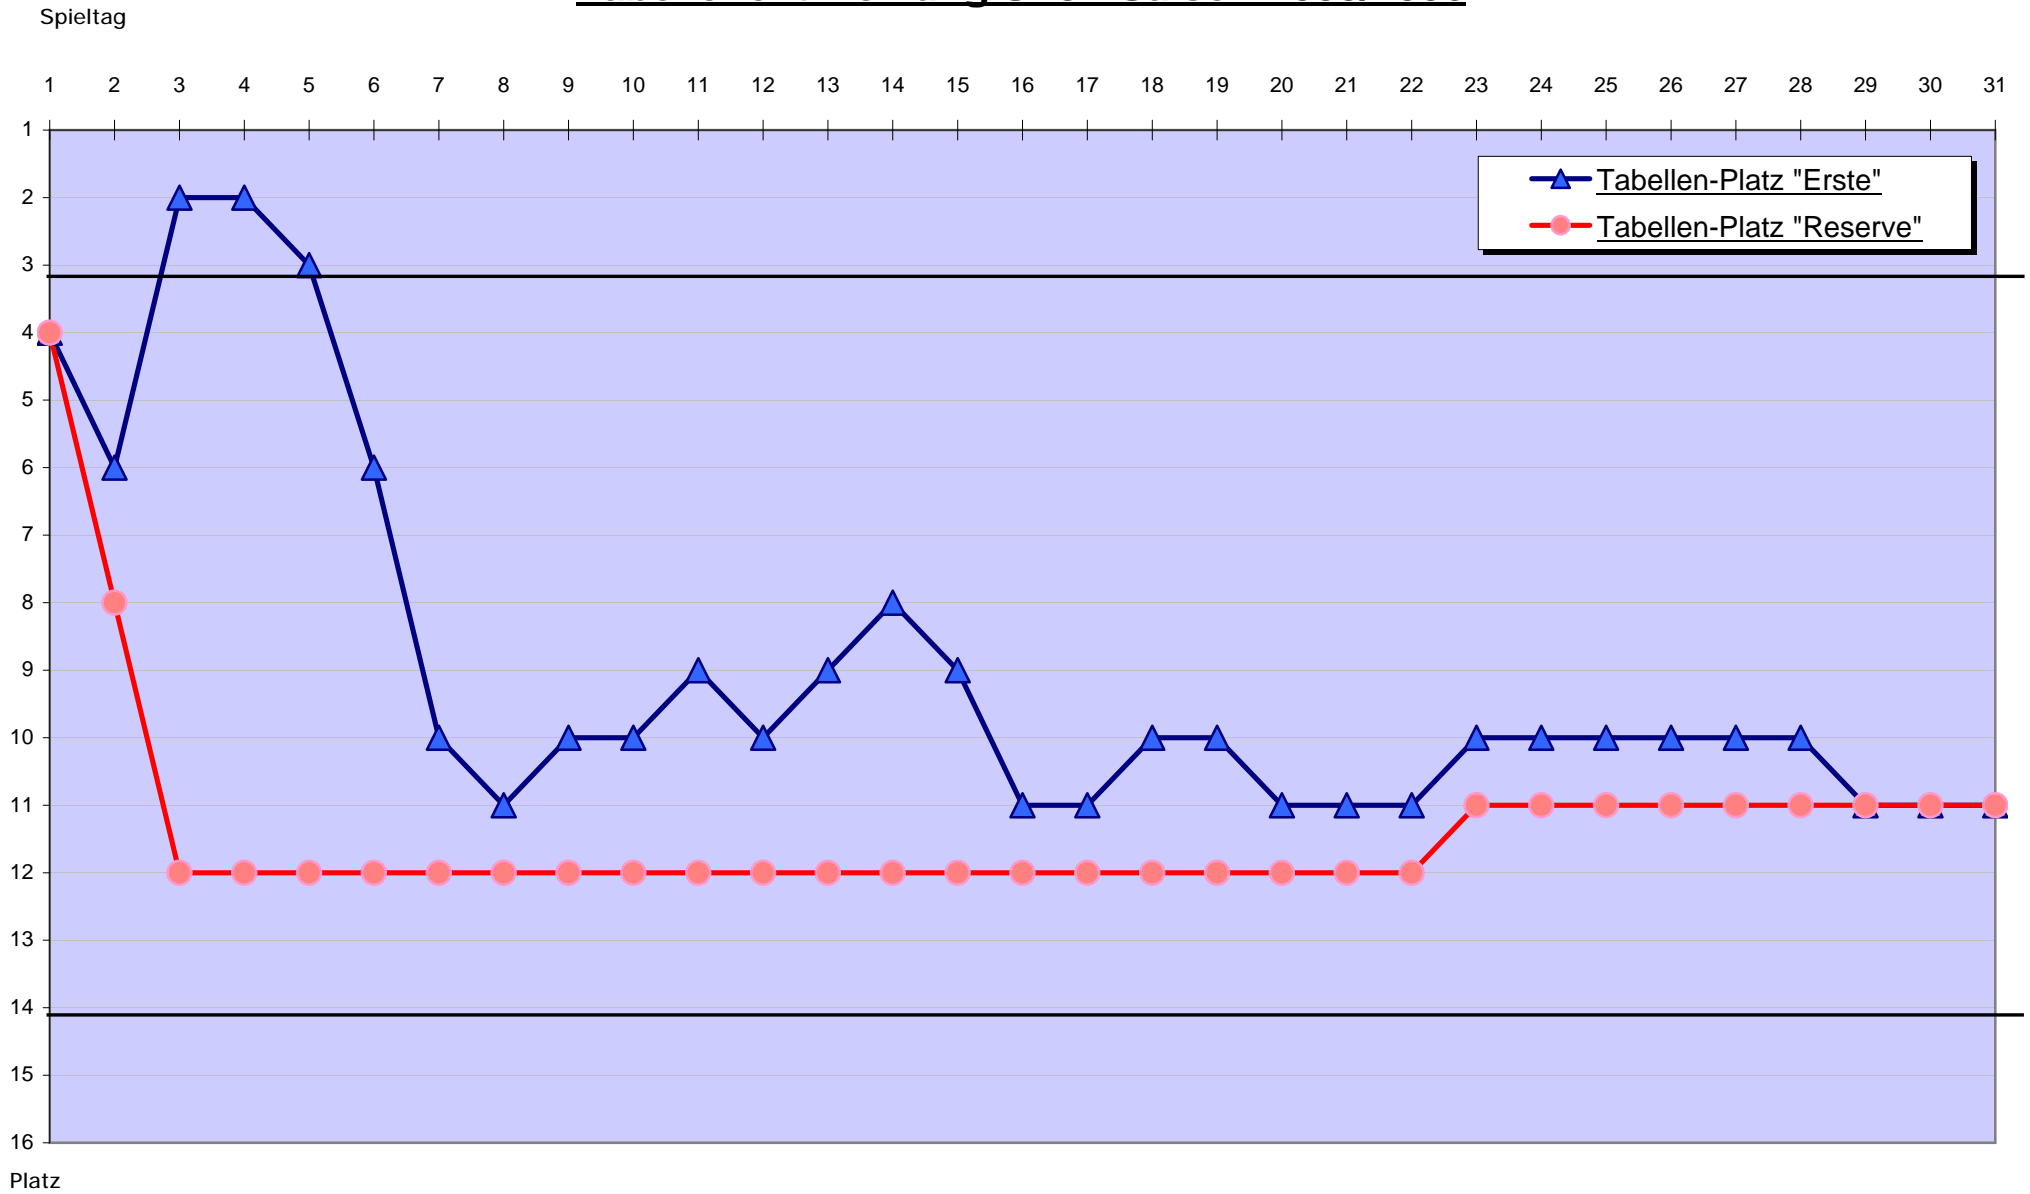

Tabellenentwicklung SVJ - Saison 2005/2006